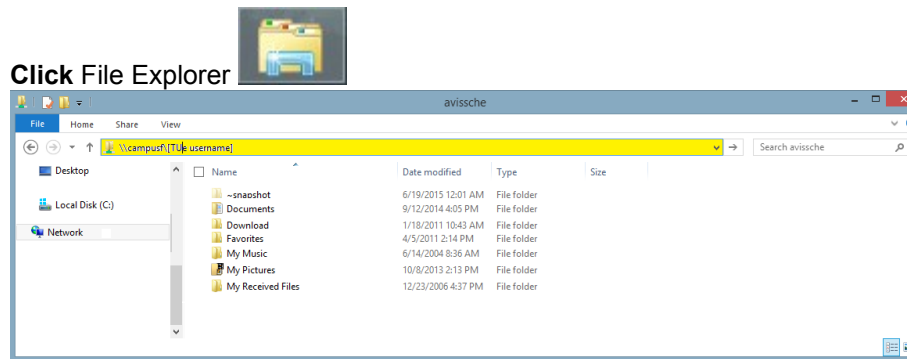

1 How to Connect to Network storage when using VPN

Enter in the address bar the location of:

- the personal data **\\campusf<TUe Username>**,
- the shared data for your group: **\\campusf<Department>**